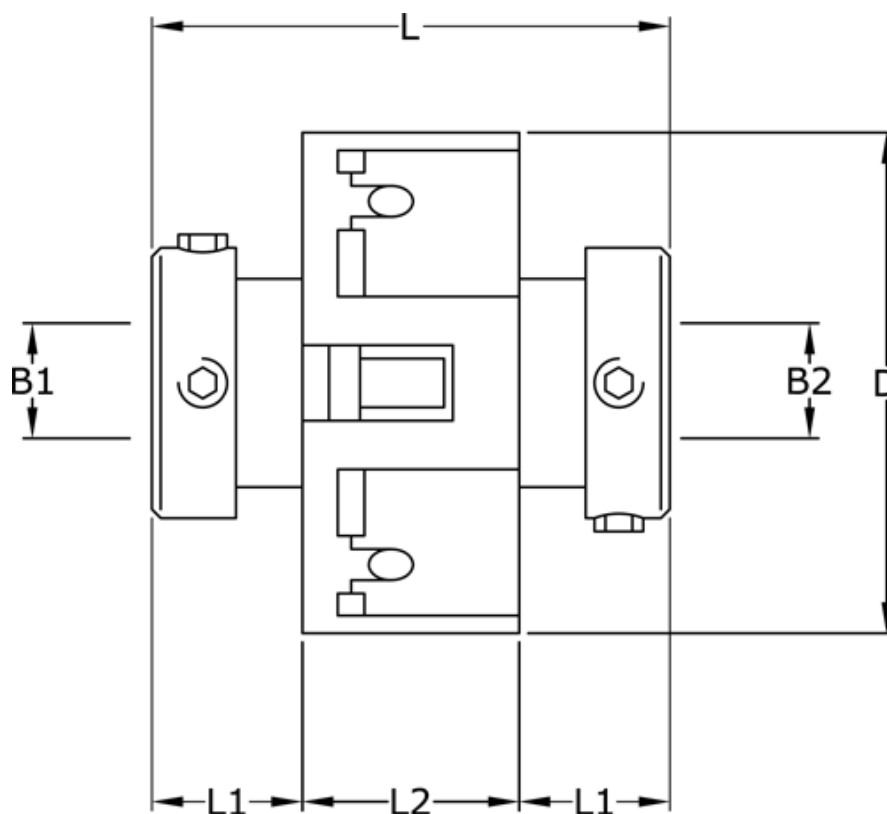

Article number: 3322203704248

Description: Uni-Lat Coupling size 203.70.42.48  
set screw hub, bore 16/20 mm

## Measures

B1	= 16
B2	= 20
D	= 70
L	= 74.0
L1	= 28.5
L2	= 17.0
Screw	= M6